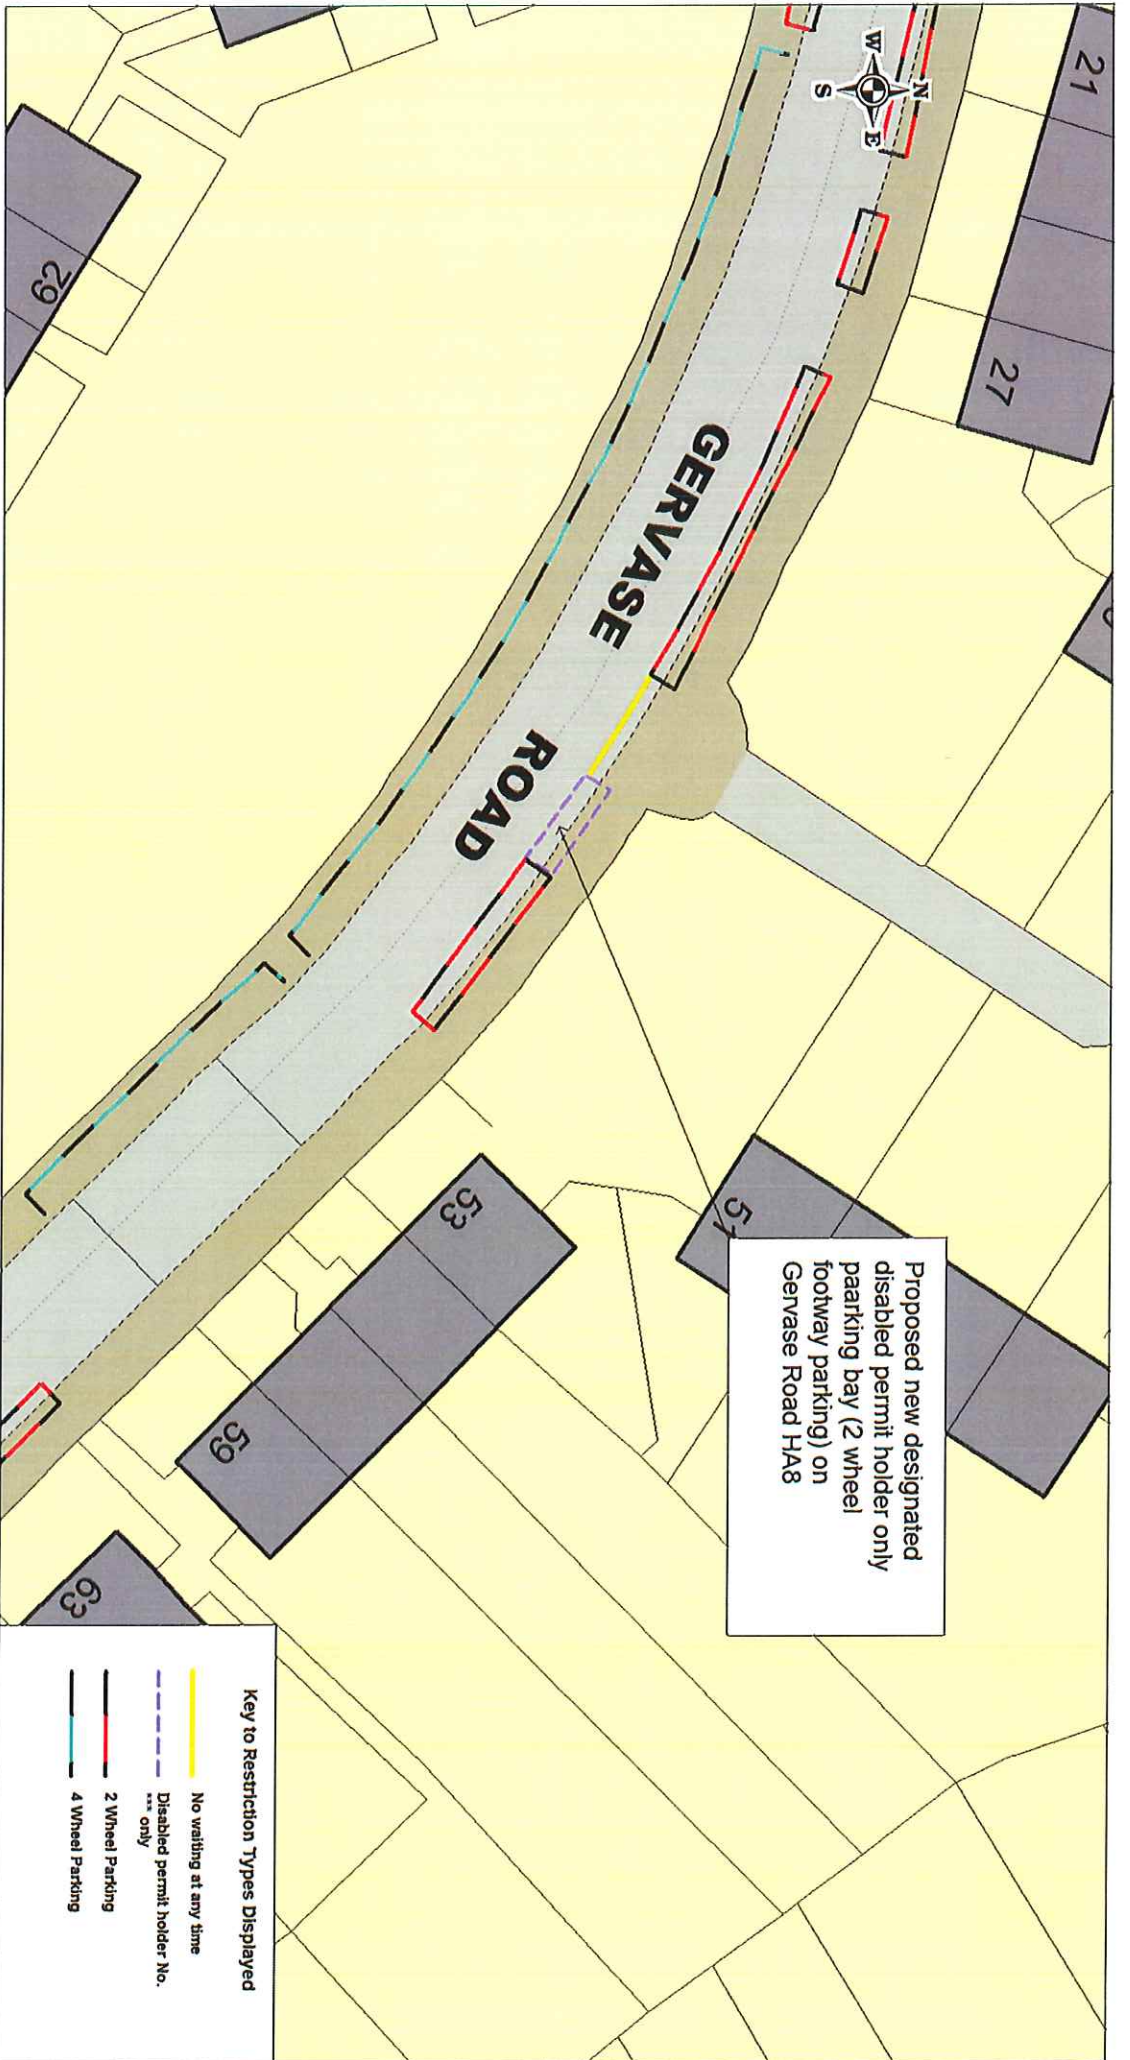

Statutory consultation SCR204  
 Proposal - New designated disabled permit holder only parking bay  
 Gervase Road HA8

© Crown copyright. All rights reserved  
 LB Barnet  
 Licence No. 2006

Proposed new designated disabled permit holder only parking bay (2 wheel footway parking) on Gervase Road HA8

**Key to Restriction Types Displayed**

- No waiting at any time
- - - Disabled permit holder No. \*\*\* only
- 2 Wheel Parking
- 4 Wheel Parking

SCALE	1 : 390
DATE	25/01/2018
DRAWING No.	SCR204 - 04
DRAWN BY	KG